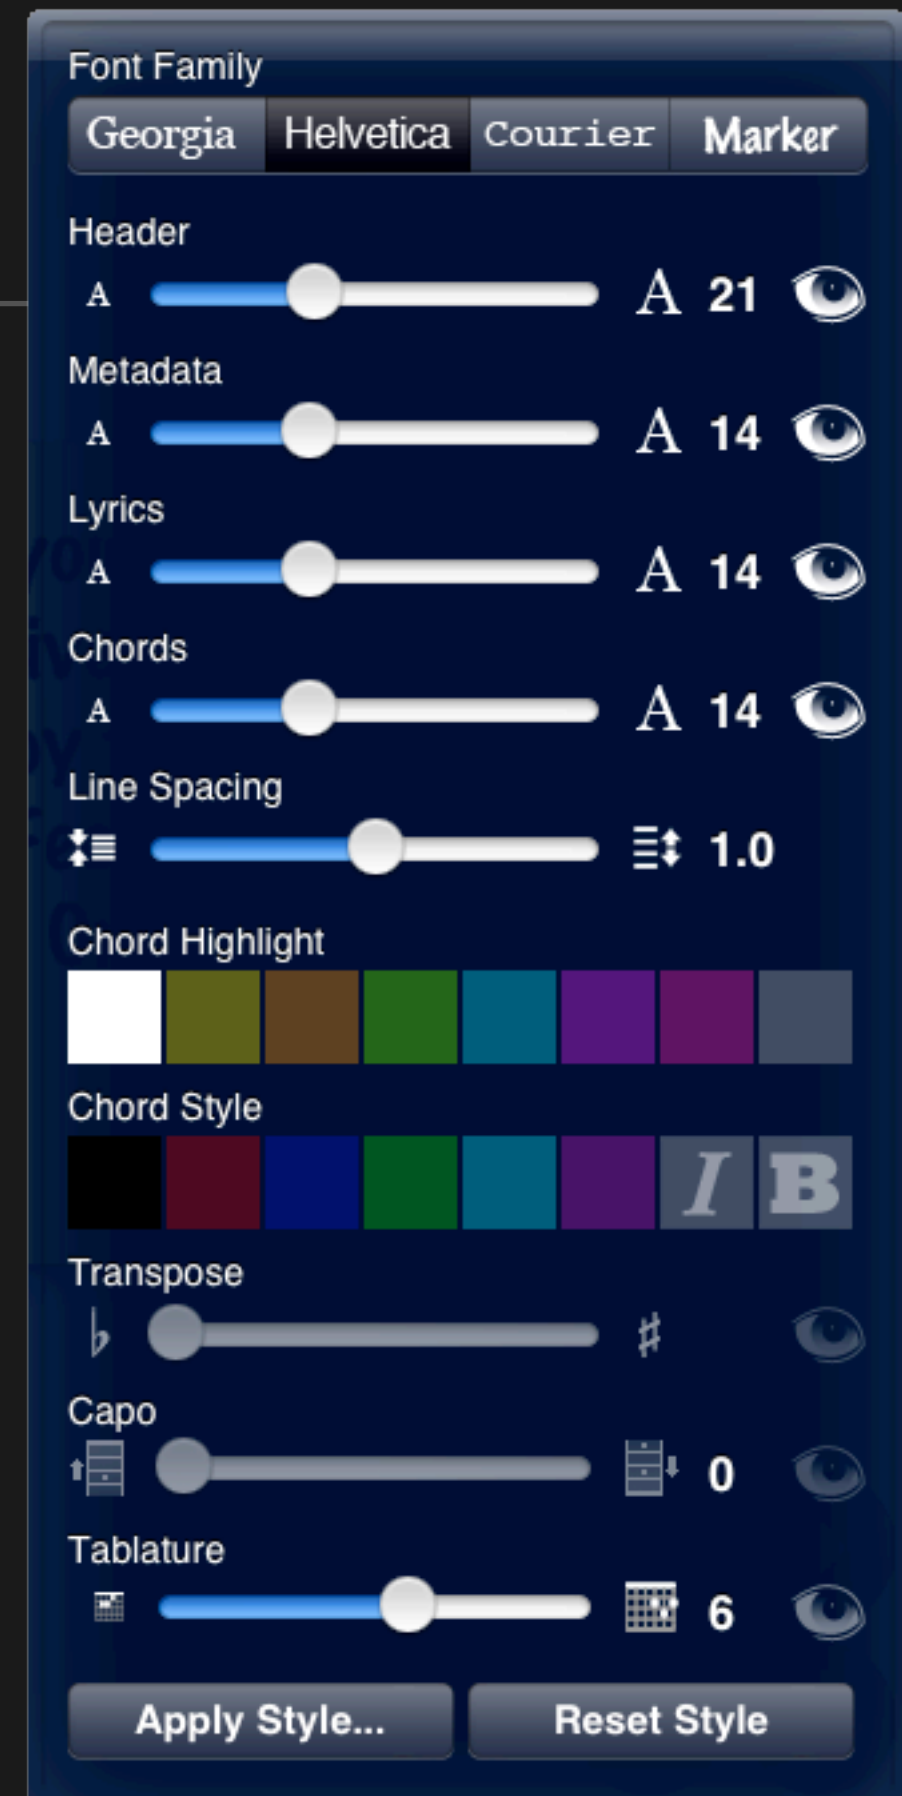

ONSONG

Display Preferences Menu

Changing the look and key of your song

Brush of a Finger

- Choose a song and open Display Preferences
- Change the font style and size
- Toggle the title, metadata, chords and lyrics
- Highlight and change the font color of chords
- Transpose or capo a song
don't forget about alternate keys
- Display chord tablature at the bottom

Preferences Sliders

- Font Family: choose a font that is best
- Size Sliders: headers, metadata, lyrics, chords
- Line Spacing: add/shrink space between lines
- Eyeball Icons: toggle the visibility of its parts
- Chord Highlight and Style: make chords pop
- Transpose and Capo sliders: for different keys
- Tablature Size: shows diagrams at the bottom
- Apply/Reset Style: apply the style to others

Low Light Mode

Lower stage light and save your eyes

Low Light Mode

- OnSong simulates paper and makes pages white
- OnSong has a built-in light to play in the dark
- Creates a lot of light noise on stage and hard on the eyes
- Use Settings › Display Settings to turn on “Low Light Mode”
- Inverts the menus too for the perfect solution

Demo

Toggle low light mode on and off

Made To Worship

Chris Tomlin

Key of G
148 BPM

G D/F# C2 C2 G/B D/F#

Verse 1:

G D/F#
Before the day, before the light
Em7 C2
before the world revolved around the sun
G D/F#
God on High, stepped down into time
Em7 C2 D
and wrote the story of His Love for everyone