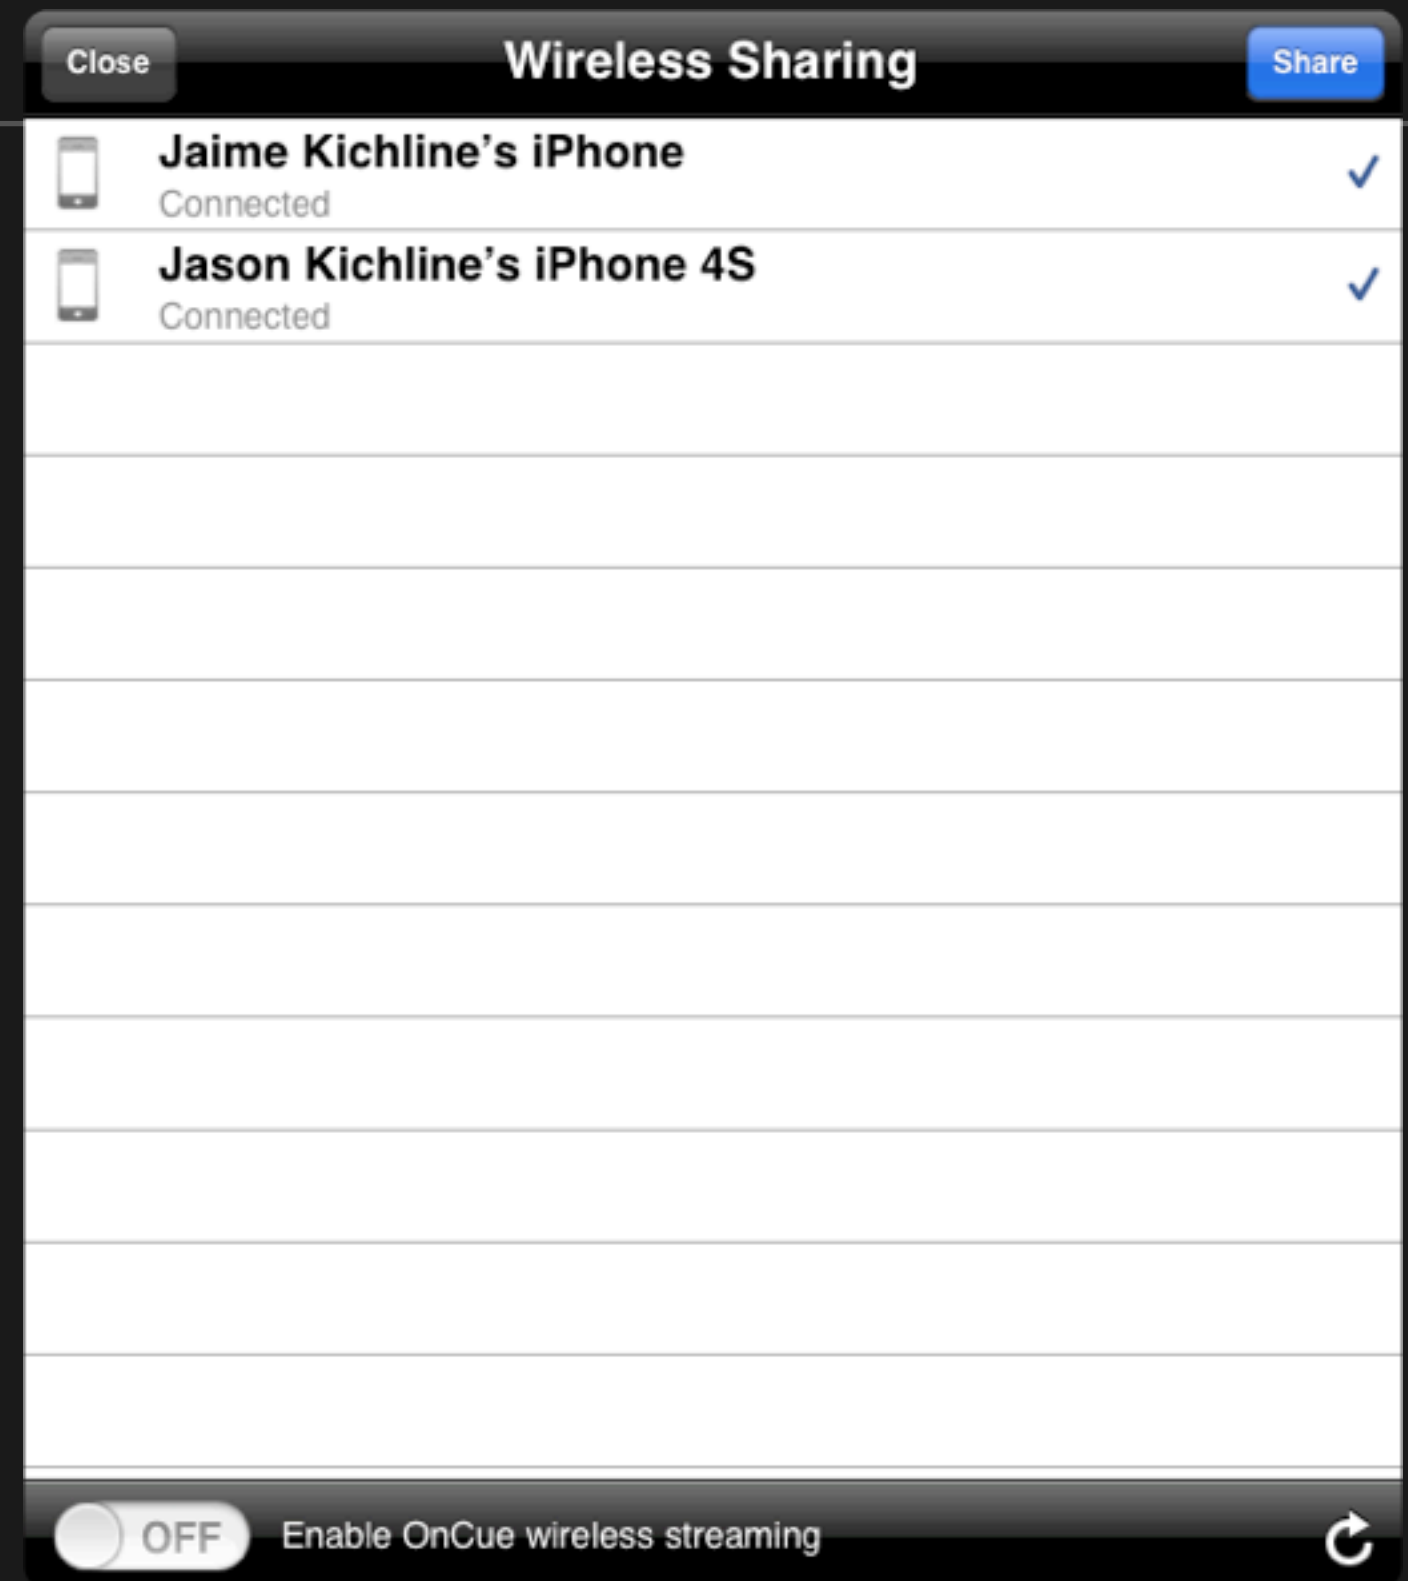

Beaming

- Share a set with nearby users
- OnSong creates an ad-hoc, peer-to-peer network of active devices
- Open the window to see all connected devices
- Click “Share” button to send songs with formatting and preferences to users