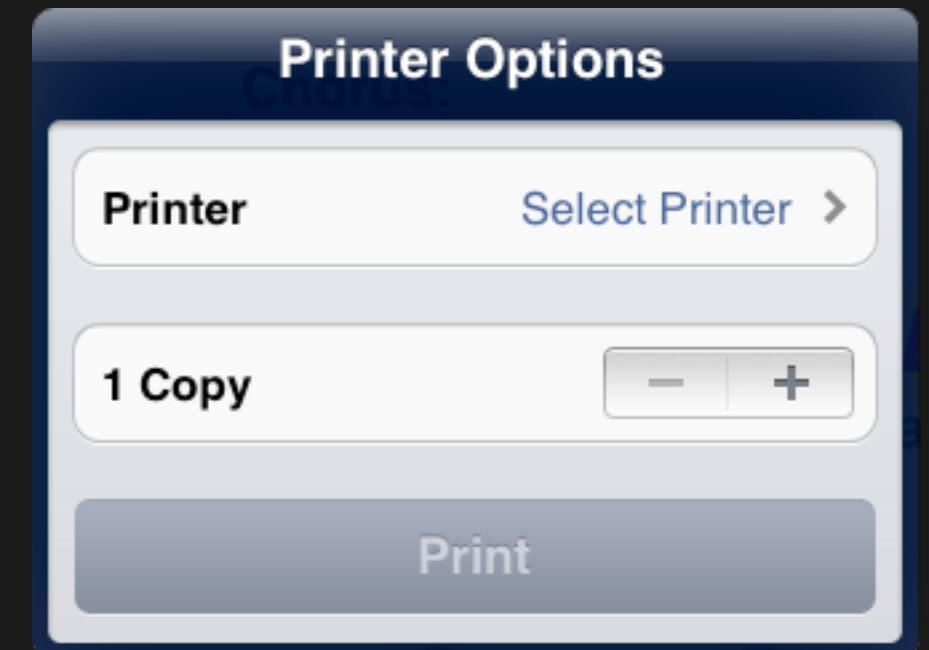

I am unaware of these afflictions eclipsed by glory

Gsus

And I realize just how beautiful You are and how

F2

great your affections are for me

Printing

- Select a wireless printer
For more information on AirPrint go to:
<http://onsongapp.com/airprint>
- Choose number of copies
- Tap “Print” to begin printing
- Working to bring print preview and adjustments soon