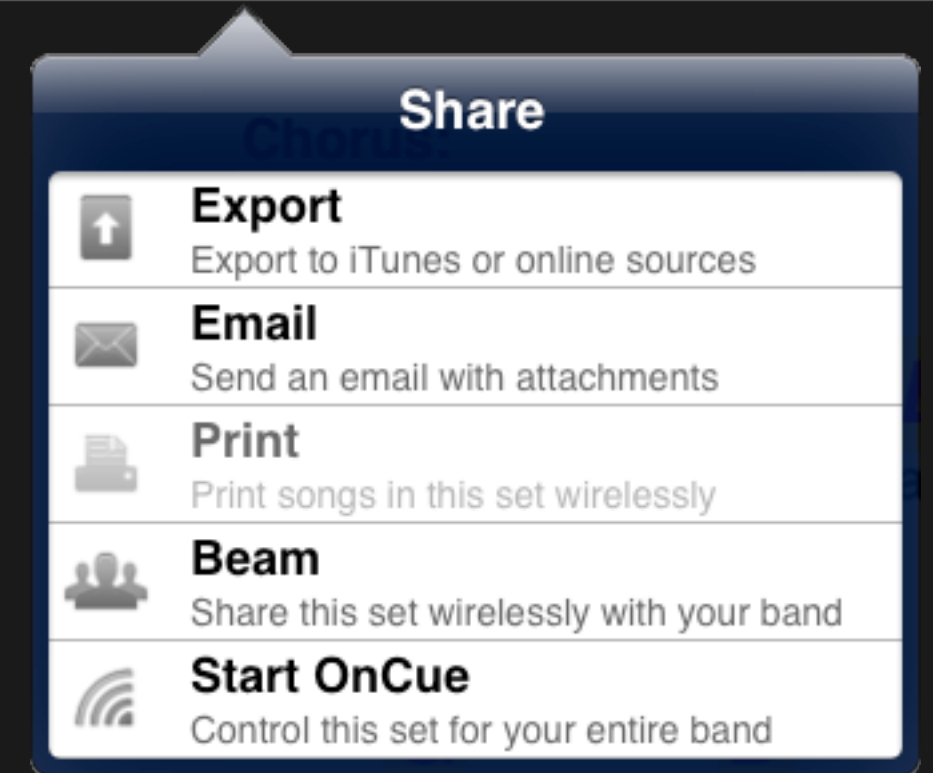

ONSONG

Sharing Sets and Songs

Getting ready to play with the band

Sharing

- Choose the share menu in the menubar
- Select from five sharing options:
 - **Export** to file sharing, Dropbox, etc
 - **Email** as attachments to you team
 - **Print** to AirPrint compatible-printers
 - **Beam** the set wirelessly to nearby users
 - **Stream** your screen to nearby users